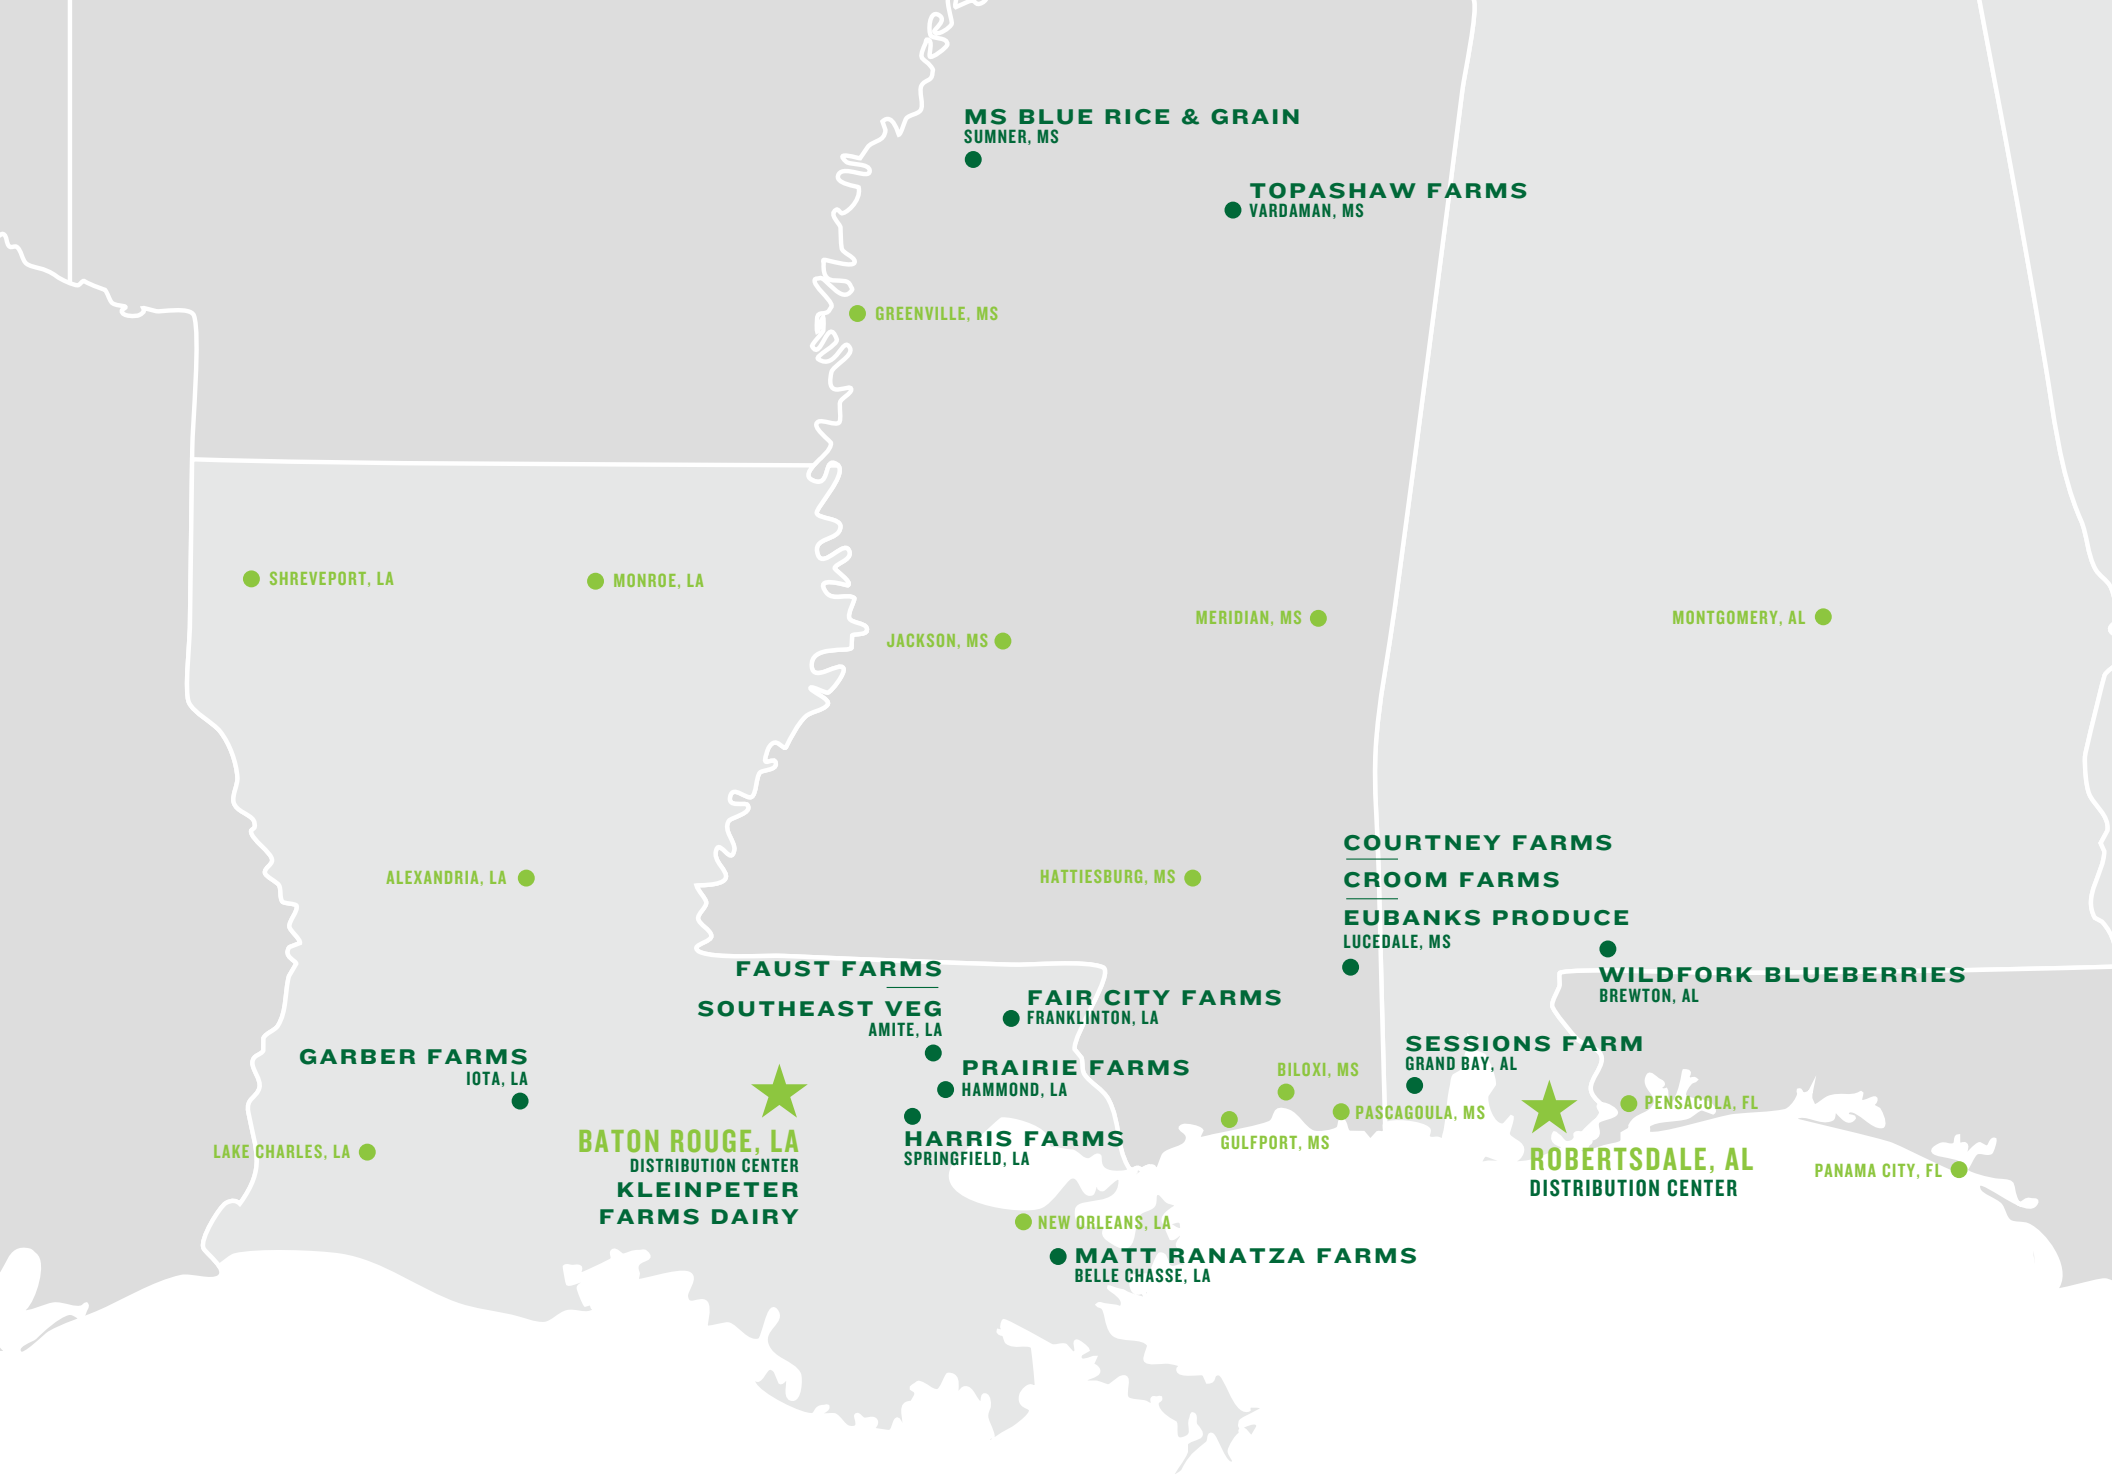

CAPITOL CITY
PRODUCE®

ALWAYS FRESH. ALWAYS EASY.

LOCAL FARMS

FROM
LOUISIANA
 TO
FLORIDA

When you purchase locally, you are not only providing your customer with a fresh, delicious product, but you are also supporting local farms and local businesses. You can serve food that you know has been cared for and tended to by dedicated local farmers who are passionate about what they do. Capitol City Produce is dedicated to sourcing as much local produce as possible during the growing season.